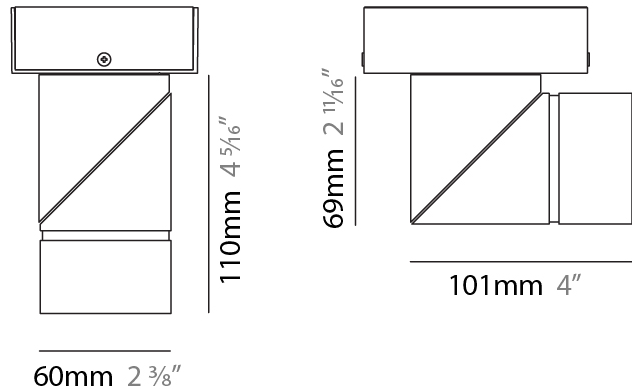

PROJECT	_____
TYPE	_____
SPECIFIER	_____
QUANTITY	_____
DATE	_____

BOB SURFACE

A7200004-

base number	Color	Finish	Lens
	Temperature	Options	Options

1. To build a product code in our configurator select the specify button on the base model # product page
2. To build a manual product code on this datasheet choose from the options listed below in blue font and add the suffix to the base model #

GENERAL

Series: Bob
Brand: Letroh
Division: Architectural
Mounting Type: Surface
Mounting Location: Ceiling
Subcategory: Semi-Flush

PHYSICAL

Shape: Cylinder
Diameter (mm): 60
Diameter (in): 2 ³/₈
Length (mm): 110
Length (in): 4 ⁵/₁₆
Depth (mm): 110
Depth (in): 4 ⁵/₁₆
Light Distribution: Adjustable / Direct
Weight (kg): 0.76
Weight (lbs): 1.67
Fixture Finish: WHI / BLK
Fixture Material: Aluminum

ELECTRICAL

Lamp Type: LED
Input Wattage (W): 20
Total Output Wattage (W): 17
Dimming: Tri-Mode (Non-Dimming and Phase Dimming (120Vac only) and 0-10V Dimming)
Driver Included: Yes
Driver Location: Integrated
Driver Type: Constant Current - Universal
Driver Class: Class 2
Input Voltage (V): 120 - 277
Constant Current (MA): 500

LED

Color Temperature (°K): 2700 / 3000
Max. Delivered Lumen (lm): 1800 / 1900
CRI: >90 CRI
Lamp Life (hrs): 50000

OPTICAL

Optic°: 30 / 40 60 / OV / RT / WW
Adjustability: Rotational 360°; Tilt 90°

RATINGS AND CERTIFICATIONS

Certified By: Certified for North American Standards
IP rating: IP20