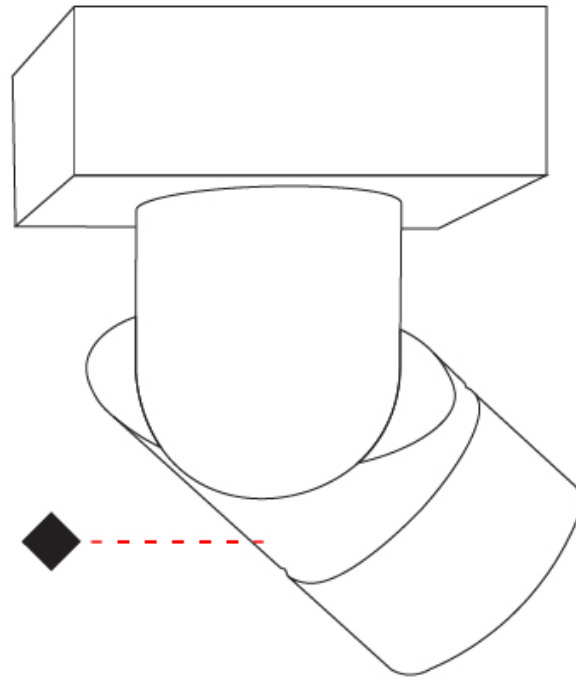

BOB SURFACE

A7200004-

PROJECT

TYPE

SPECIFIER

QUANTITY

DATE

Disclaimer

white lamp head with white base and side, black lamp head with black base and side, black lamp head with silver base and black side