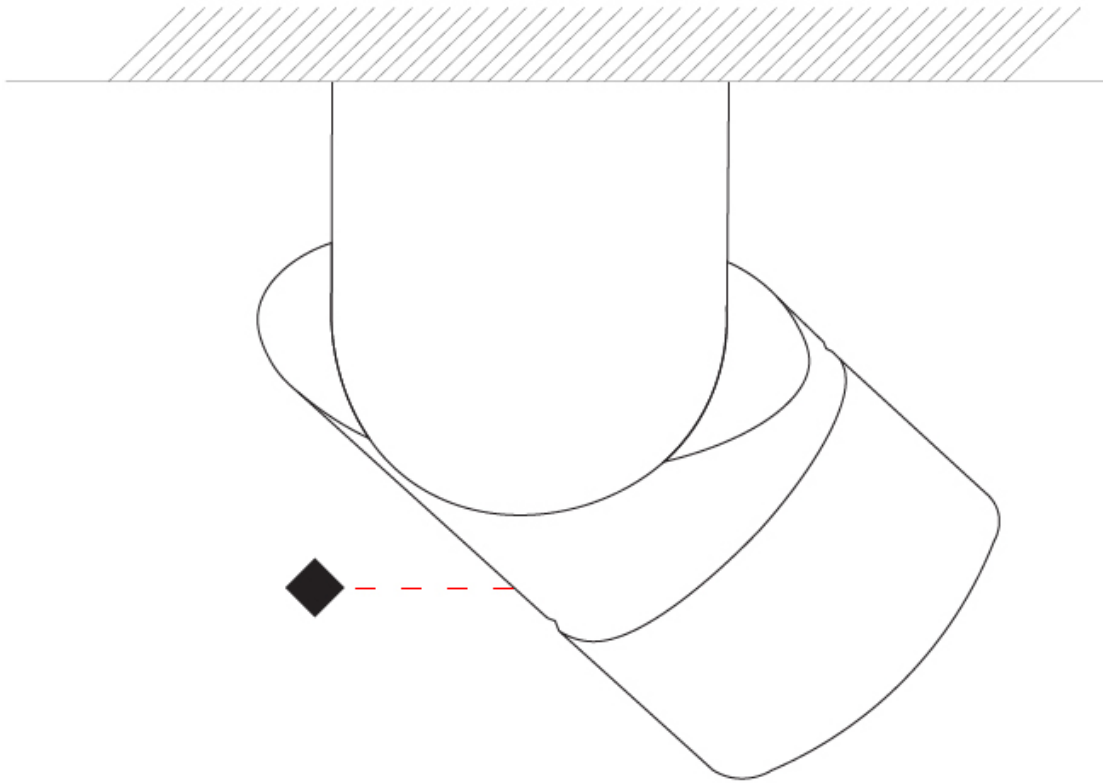

BOB RECESSED

A7200003-

PROJECT

TYPE

SPECIFIER

QUANTITY

DATE

Disclaimer

white lamp head with white base and side, black lamp head with black base and side, black lamp head with silver base and black side